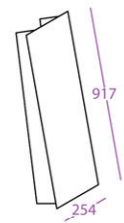

Tent Card

Printable Areas

Portrait

Landscape

Max panel size
148.5 x 210 mm
6" x 8.25"

Ref: TT1

Max panel size
210 x 148.5 mm
8.25" x 6"

Ref: TT4

Max panel size
210 x 297 mm
8.25" x 11.7"

Ref: TT2

Max panel size
297 x 210 mm
11.7" x 8.25"

Ref: TT5

Max panel size
297 x 420 mm
11.7" x 16.5"

Ref: TT3

Max panel size
420 x 297 mm
16.5" x 11.7"

Ref: TT6

Standee

Printable Areas

Portrait

Max panel size
917 x 254 mm
36" x 10"
Ref: ST1

Max panel size
1317 x 404 mm
52" x 16"
Ref: ST2

Max panel size
1517 x 604 mm
60" x 24"
Ref: ST3

Landscape

Max panel size
617 x 554 mm
24" x 22"
Ref: ST4

Max panel size
917 x 804 mm
36" x 31"
Ref: PST5

Max panel size
1117 x 1004 mm
44" x 39"
Ref: ST6

Totem

Printable Areas

Max panel size
315 x 315 x 830 mm
12.4" x 12.4" x 32.5"
Ref: TO1

Max panel size
465 x 465 x 1230 mm
18" x 18" x 49"
Ref: T02