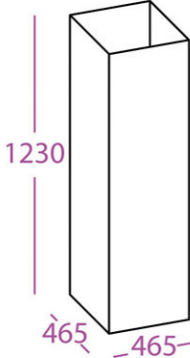

Max panel size
210 x 297 mm
8.25" x 11.7"

Ref: TT2

Max panel size
297 x 210 mm
11.7" x 8.25"

Ref: TT5

Max panel size
297 x 420 mm
11.7" x 16.5"

Ref: TT3

Max panel size
420 x 297 mm
16.5" x 11.7"

Ref: TT6

Standee

Printable Areas

Portrait

Max panel size
917 x 254 mm
36" x 10"
Ref: ST1

Max panel size
1317 x 404 mm
52" x 16"
Ref: ST2

Max panel size
1517 x 604 mm
60" x 24"
Ref: ST3

Landscape

Max panel size
617 x 554 mm
24" x 22"
Ref: ST4

Max panel size
917 x 804 mm
36" x 31"
Ref: PST5

Max panel size
1117 x 1004 mm
44" x 39"
Ref: ST6

Totem

Printable Areas

Max panel size
315 x 315 x 830 mm
12.4" x 12.4" x 32.5"
Ref: TO1

Max panel size
465 x 465 x 1230 mm
18" x 18" x 49"
Ref: T02

Max panel size
565 x 565 x 1430 mm
22" x 22" x 56"
Ref: T03

Pole Topper

Printable Areas

Portrait

Landscape

Max panel size
470 x 400 mm
18.5" x 16"

Ref: PT1

Max panel size
400 x 470 mm
16" x 18.5"