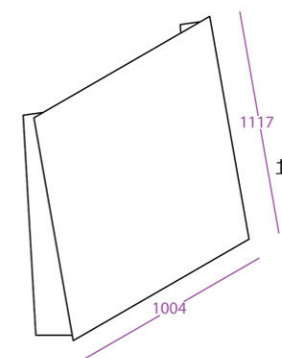

Max panel size
210 x 297 mm
8.25" x 11.7"

Ref: TT2

Max panel size
297 x 210 mm
11.7" x 8.25"

Ref: TT5

Max panel size
297 x 420 mm
11.7" x 16.5"

Ref: TT3

Max panel size
420 x 297 mm
16.5" x 11.7"

Ref: TT6

Standee

Printable Areas

Portrait

Max panel size
917 x 254 mm
36" x 10"
Ref: ST1

Max panel size
1317 x 404 mm
52" x 16"
Ref: ST2

Max panel size
1517 x 604 mm
60" x 24"
Ref: ST3

Landscape

Max panel size
617 x 554 mm
24" x 22"
Ref: ST4

Max panel size
917 x 804 mm
36" x 31"
Ref: PST5

Max panel size
1117 x 1004 mm
44" x 39"
Ref: ST6

Totem

Printable Areas

Max panel size
315 x 315 x 830 mm
12.4" x 12.4" x 32.5"
Ref: TO1

Max panel size
465 x 465 x 1230 mm
18" x 18" x 49"
Ref: T02

Max panel size
565 x 565 x 1430 mm
22" x 22" x 56"
Ref: T03

Pole Topper

Printable Areas

Portrait

Landscape

Max panel size
470 x 400 mm
18.5" x 16"

Ref: PT1

Max panel size
400 x 470 mm
16" x 18.5"