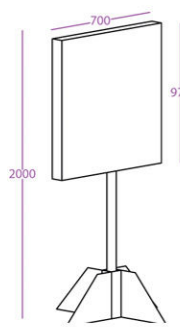

Max panel size
917 x 804 mm
36" x 31"
Ref: PST5

Max panel size
1117 x 1004 mm
44" x 39"
Ref: ST6

Totem

Printable Areas

Max panel size
315 x 315 x 830 mm
12.4" x 12.4" x 32.5"
Ref: TO1

Max panel size
465 x 465 x 1230 mm
18" x 18" x 49"
Ref: T02

Max panel size
565 x 565 x 1430 mm
22" x 22" x 56"
Ref: T03

Pole Topper

Printable Areas

Portrait

Landscape

Max panel size
470 x 400 mm
18.5" x 16"

Ref: PT1

Max panel size
400 x 470 mm
16" x 18.5"

Ref: PT4

Max panel size
770 x 600 mm
30" x 24"

Ref: PT2

Max panel size
600 x 770 mm
24" x 30"

Ref: PT5

Max panel size
970 x 700 mm
38" x 27.5"

Ref: PT3

Max panel size
700 x 970 mm
27.5" x 38"

Ref: PT6

Bridge

Printable Areas

Column size: 380 x 380 mm (15" x 15")
Height: 2550 mm (100") (2165 mm internal) (85")

Max extension: 1860 mm (73")
(1100mm internal) (43")

Ref: BR1

Max extension: 2790 mm (110")
(2030 mm internal) (80")