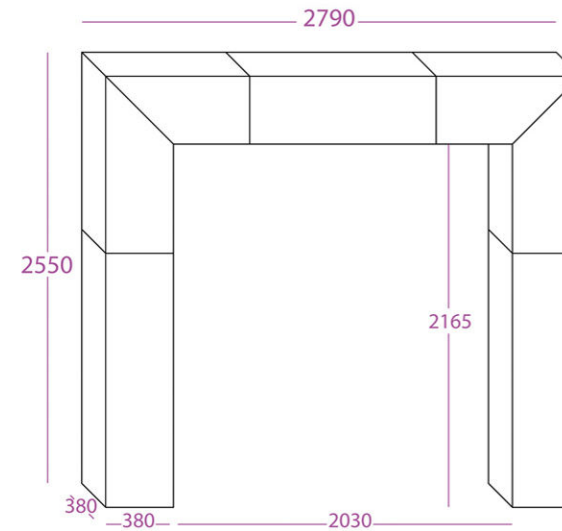

Max panel size
917 x 804 mm
36" x 31"
Ref: PST5

Max panel size
1117 x 1004 mm
44" x 39"
Ref: ST6

Totem

Printable Areas

Max panel size
315 x 315 x 830 mm
12.4" x 12.4" x 32.5"
Ref: TO1

Max panel size
465 x 465 x 1230 mm
18" x 18" x 49"
Ref: T02

Max panel size
565 x 565 x 1430 mm
22" x 22" x 56"
Ref: T03

Pole Topper

Printable Areas

Portrait

Landscape

Max panel size
470 x 400 mm
18.5" x 16"

Ref: PT1

Max panel size
400 x 470 mm
16" x 18.5"

Ref: PT4

Max panel size
770 x 600 mm
30" x 24"

Ref: PT2

Max panel size
600 x 770 mm
24" x 30"

Ref: PT5

Max panel size
970 x 700 mm
38" x 27.5"

Ref: PT3

Max panel size
700 x 970 mm
27.5" x 38"

Ref: PT6

Bridge

Printable Areas

Column size: 380 x 380 mm (15" x 15")
Height: 2550 mm (100") (2165 mm internal) (85")

Max extension: 1860 mm (73")
(1100mm internal) (43")

Ref: BR1

Max extension: 2790 mm (110")
(2030 mm internal) (80")