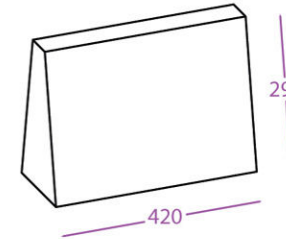

Tent Card

Printable Areas

Portrait

Landscape

Max panel size
148.5 x 210 mm
6" x 8.25"

Ref: TT1

Max panel size
210 x 148.5 mm
8.25" x 6"

Ref: TT4

Max panel size
210 x 297 mm
8.25" x 11.7"

Ref: TT2

Max panel size
297 x 210 mm
11.7" x 8.25"

Ref: TT5

Max panel size
297 x 420 mm
11.7" x 16.5"

Ref: TT3

Max panel size
420 x 297 mm
16.5" x 11.7"

Ref: TT6

Standee

Printable Areas

Portrait

Max panel size
917 x 254 mm
36" x 10"
Ref: ST1

Max panel size
1317 x 404 mm
52" x 16"
Ref: ST2

Max panel size
1517 x 604 mm
60" x 24"
Ref: ST3

Landscape

Max panel size
617 x 554 mm
24" x 22"
Ref: ST4

Max panel size
917 x 804 mm
36" x 31"
Ref: PST5

Max panel size
1117 x 1004 mm
44" x 39"
Ref: ST6

Totem

Printable Areas

Max panel size
315 x 315 x 830 mm
12.4" x 12.4" x 32.5"
Ref: TO1

Max panel size
465 x 465 x 1230 mm
18" x 18" x 49"
Ref: T02