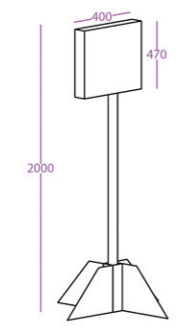

Max panel size
210 x 297 mm
8.25" x 11.7"

Ref: TT2

Max panel size
297 x 210 mm
11.7" x 8.25"

Ref: TT5

Max panel size
297 x 420 mm
11.7" x 16.5"

Ref: TT3

Max panel size
420 x 297 mm
16.5" x 11.7"

Ref: TT6

Max panel size
917 x 804 mm
36" x 31"
Ref: PST5

Max panel size
1117 x 1004 mm
44" x 39"
Ref: ST6

Totem

Printable Areas

Max panel size
315 x 315 x 830 mm
12.4" x 12.4" x 32.5"
Ref: TO1

Max panel size
465 x 465 x 1230 mm
18" x 18" x 49"
Ref: T02

Max panel size
565 x 565 x 1430 mm
22" x 22" x 56"
Ref: T03

Pole Topper

Printable Areas

Portrait

Landscape

Max panel size
470 x 400 mm
18.5" x 16"

Ref: PT1

Max panel size
400 x 470 mm
16" x 18.5"

Ref: PT4

Max panel size
770 x 600 mm
30" x 24"

Ref: PT2

Max panel size
600 x 770 mm
24" x 30"

Ref: PT5

Max panel size
970 x 700 mm
38" x 27.5"

Ref: PT3

Max panel size
700 x 970 mm
27.5" x 38"