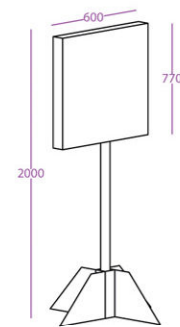

Max panel size
210 x 297 mm
8.25" x 11.7"

Ref: TT2

Max panel size
297 x 210 mm
11.7" x 8.25"

Ref: TT5

Max panel size
297 x 420 mm
11.7" x 16.5"

Ref: TT3

Max panel size
420 x 297 mm
16.5" x 11.7"

Ref: TT6

Max panel size
917 x 804 mm
36" x 31"
Ref: PST5

Max panel size
1117 x 1004 mm
44" x 39"
Ref: ST6

Totem

Printable Areas

Max panel size
315 x 315 x 830 mm
12.4" x 12.4" x 32.5"
Ref: TO1

Max panel size
465 x 465 x 1230 mm
18" x 18" x 49"
Ref: T02

Max panel size
565 x 565 x 1430 mm
22" x 22" x 56"
Ref: T03

Pole Topper

Printable Areas

Portrait

Landscape

Max panel size
470 x 400 mm
18.5" x 16"

Ref: PT1

Max panel size
400 x 470 mm
16" x 18.5"

Ref: PT4

Max panel size
770 x 600 mm
30" x 24"

Ref: PT2

Max panel size
600 x 770 mm
24" x 30"

Ref: PT5

Max panel size
970 x 700 mm
38" x 27.5"

Ref: PT3

Max panel size
700 x 970 mm
27.5" x 38"