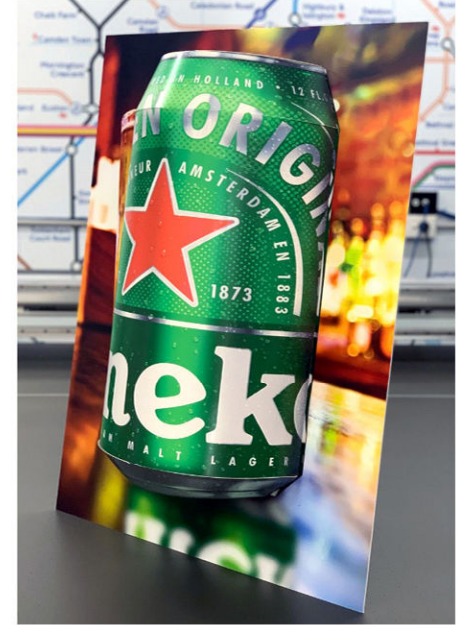

NEW

Tent Card

Standee

Pole Topper

Totem

Bridge

Stacka
Wraps®

Ready to Go