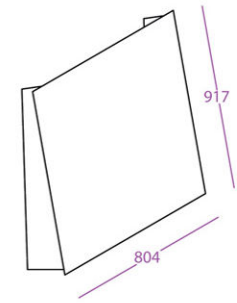

Max panel size
210 x 297 mm
8.25" x 11.7"

Ref: TT2

Max panel size
297 x 210 mm
11.7" x 8.25"

Ref: TT5

Max panel size
297 x 420 mm
11.7" x 16.5"

Ref: TT3

Max panel size
420 x 297 mm
16.5" x 11.7"

Ref: TT6

Standee

Printable Areas

Portrait

Max panel size
917 x 254 mm
36" x 10"
Ref: ST1

Max panel size
1317 x 404 mm
52" x 16"
Ref: ST2

Max panel size
1517 x 604 mm
60" x 24"
Ref: ST3

Landscape

Max panel size
617 x 554 mm
24" x 22"
Ref: ST4

Max panel size
917 x 804 mm
36" x 31"
Ref: PST5

Max panel size
1117 x 1004 mm
44" x 39"
Ref: ST6

Totem

Printable Areas

Max panel size
315 x 315 x 830 mm
12.4" x 12.4" x 32.5"
Ref: TO1

Max panel size
465 x 465 x 1230 mm
18" x 18" x 49"
Ref: T02

Max panel size
565 x 565 x 1430 mm
22" x 22" x 56"
Ref: T03

Pole Topper

Printable Areas

Portrait

Landscape

Max panel size
470 x 400 mm
18.5" x 16"

Ref: PT1

Max panel size
400 x 470 mm
16" x 18.5"