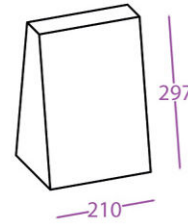

Tent Card

Printable Areas

Portrait

Landscape

Max panel size
148.5 x 210 mm
6" x 8.25"

Ref: TT1

Max panel size
210 x 148.5 mm
8.25" x 6"

Ref: TT4

Max panel size
210 x 297 mm
8.25" x 11.7"

Ref: TT2

Max panel size
297 x 210 mm
11.7" x 8.25"

Ref: TT5

Max panel size
297 x 420 mm
11.7" x 16.5"

Ref: TT3

Max panel size
420 x 297 mm
16.5" x 11.7"

Ref: TT6

Standee

Printable Areas

Portrait

Max panel size
917 x 254 mm
36" x 10"
Ref: ST1

Max panel size
1317 x 404 mm
52" x 16"
Ref: ST2

Max panel size
1517 x 604 mm
60" x 24"
Ref: ST3

Landscape

Max panel size
617 x 554 mm
24" x 22"
Ref: ST4

Max panel size
917 x 804 mm
36" x 31"
Ref: PST5

Max panel size
1117 x 1004 mm
44" x 39"
Ref: ST6

Totem

Printable Areas

Max panel size
315 x 315 x 830 mm
12.4" x 12.4" x 32.5"
Ref: TO1

Max panel size
465 x 465 x 1230 mm
18" x 18" x 49"
Ref: T02