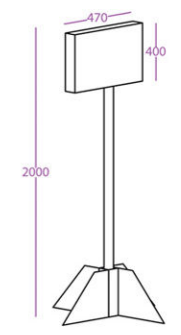

Max panel size
210 x 297 mm
8.25" x 11.7"

Ref: TT2

Max panel size
297 x 210 mm
11.7" x 8.25"

Ref: TT5

Max panel size
297 x 420 mm
11.7" x 16.5"

Ref: TT3

Max panel size
420 x 297 mm
16.5" x 11.7"

Ref: TT6

Max panel size
917 x 804 mm
36" x 31"
Ref: PST5

Max panel size
1117 x 1004 mm
44" x 39"
Ref: ST6

Totem

Printable Areas

Max panel size
315 x 315 x 830 mm
12.4" x 12.4" x 32.5"
Ref: TO1

Max panel size
465 x 465 x 1230 mm
18" x 18" x 49"
Ref: T02

Max panel size
565 x 565 x 1430 mm
22" x 22" x 56"
Ref: T03

Pole Topper

Printable Areas

Portrait

Landscape

Max panel size
470 x 400 mm
18.5" x 16"

Ref: PT1

Max panel size
400 x 470 mm
16" x 18.5"

Ref: PT4

Max panel size
770 x 600 mm
30" x 24"

Ref: PT2

Max panel size
600 x 770 mm
24" x 30"

Ref: PT5

Max panel size
970 x 700 mm
38" x 27.5"

Ref: PT3

Max panel size
700 x 970 mm
27.5" x 38"