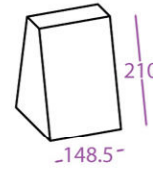

Tent Card

Printable Areas

Portrait

Landscape

Max panel size
148.5 x 210 mm
6" x 8.25"

Ref: TT1

Max panel size
210 x 148.5 mm
8.25" x 6"

Ref: TT4

Max panel size
210 x 297 mm
8.25" x 11.7"

Ref: TT2

Max panel size
297 x 210 mm
11.7" x 8.25"

Ref: TT5

Max panel size
297 x 420 mm
11.7" x 16.5"

Ref: TT3

Max panel size
420 x 297 mm
16.5" x 11.7"

Ref: TT6

Standee

Printable Areas

Portrait

Max panel size
917 x 254 mm
36" x 10"
Ref: ST1

Max panel size
1317 x 404 mm
52" x 16"
Ref: ST2

Max panel size
1517 x 604 mm
60" x 24"
Ref: ST3

Landscape

Max panel size
617 x 554 mm
24" x 22"
Ref: ST4

Max panel size
917 x 804 mm
36" x 31"
Ref: PST5

Max panel size
1117 x 1004 mm
44" x 39"
Ref: ST6

Totem

Printable Areas

Max panel size
315 x 315 x 830 mm
12.4" x 12.4" x 32.5"
Ref: TO1

Max panel size
465 x 465 x 1230 mm
18" x 18" x 49"
Ref: T02