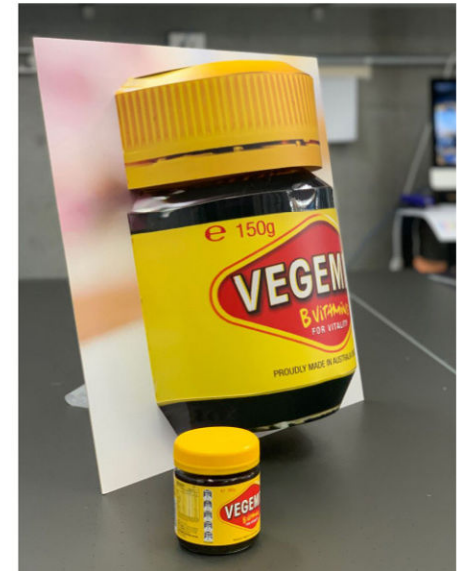

Tent Card

Printable Areas

Portrait

Landscape

Max panel size
148.5 x 210 mm
6" x 8.25"

Ref: TT1

Max panel size
210 x 148.5 mm
8.25" x 6"

Ref: TT4