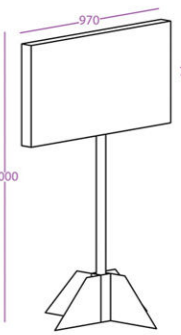

Max panel size
917 x 804 mm
36" x 31"
Ref: PST5

Max panel size
1117 x 1004 mm
44" x 39"
Ref: ST6

Totem

Printable Areas

Max panel size
315 x 315 x 830 mm
12.4" x 12.4" x 32.5"
Ref: TO1

Max panel size
465 x 465 x 1230 mm
18" x 18" x 49"
Ref: T02

Max panel size
565 x 565 x 1430 mm
22" x 22" x 56"
Ref: T03

Pole Topper

Printable Areas

Portrait

Landscape

Max panel size
470 x 400 mm
18.5" x 16"

Ref: PT1

Max panel size
400 x 470 mm
16" x 18.5"

Ref: PT4

Max panel size
770 x 600 mm
30" x 24"

Ref: PT2

Max panel size
600 x 770 mm
24" x 30"

Ref: PT5

Max panel size
970 x 700 mm
38" x 27.5"

Ref: PT3

Max panel size
700 x 970 mm
27.5" x 38"

Ref: PT6

Bridge

Printable Areas

Column size: 380 x 380 mm (15" x 15")
Height: 2550 mm (100") (2165 mm internal) (85")

Max extension: 1860 mm (73")
(1100mm internal) (43")

Ref: BR1

Max extension: 2790 mm (110")
(2030 mm internal) (80")