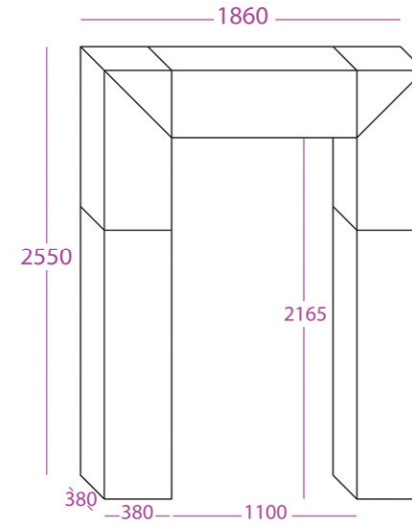

Max panel size
917 x 804 mm
36" x 31"
Ref: PST5

Max panel size
1117 x 1004 mm
44" x 39"
Ref: ST6

Totem

Printable Areas

Max panel size
315 x 315 x 830 mm
12.4" x 12.4" x 32.5"
Ref: TO1

Max panel size
465 x 465 x 1230 mm
18" x 18" x 49"
Ref: T02

Max panel size
565 x 565 x 1430 mm
22" x 22" x 56"
Ref: T03

Pole Topper

Printable Areas

Portrait

Landscape

Max panel size
470 x 400 mm
18.5" x 16"

Ref: PT1

Max panel size
400 x 470 mm
16" x 18.5"

Ref: PT4

Max panel size
770 x 600 mm
30" x 24"

Ref: PT2

Max panel size
600 x 770 mm
24" x 30"

Ref: PT5

Max panel size
970 x 700 mm
38" x 27.5"

Ref: PT3

Max panel size
700 x 970 mm
27.5" x 38"

Ref: PT6

Bridge

Printable Areas

Column size: 380 x 380 mm (15" x 15")
Height: 2550 mm (100") (2165 mm internal) (85")

Max extension: 1860 mm (73")
(1100mm internal) (43")

Ref: BR1

Max extension: 2790 mm (110")
(2030 mm internal) (80")