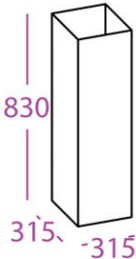

Max panel size
210 x 297 mm
8.25" x 11.7"

Ref: TT2

Max panel size
297 x 210 mm
11.7" x 8.25"

Ref: TT5

Max panel size
297 x 420 mm
11.7" x 16.5"

Ref: TT3

Max panel size
420 x 297 mm
16.5" x 11.7"

Ref: TT6

Standee

Printable Areas

Portrait

Max panel size
917 x 254 mm
36" x 10"
Ref: ST1

Max panel size
1317 x 404 mm
52" x 16"
Ref: ST2

Max panel size
1517 x 604 mm
60" x 24"
Ref: ST3

Landscape

Max panel size
617 x 554 mm
24" x 22"
Ref: ST4

Max panel size
917 x 804 mm
36" x 31"
Ref: PST5

Max panel size
1117 x 1004 mm
44" x 39"
Ref: ST6

Totem

Printable Areas

Max panel size
315 x 315 x 830 mm
12.4" x 12.4" x 32.5"
Ref: TO1

Max panel size
465 x 465 x 1230 mm
18" x 18" x 49"
Ref: T02

Max panel size
565 x 565 x 1430 mm
22" x 22" x 56"
Ref: T03

Pole Topper

Printable Areas

Portrait

Landscape

Max panel size
470 x 400 mm
18.5" x 16"

Ref: PT1

Max panel size
400 x 470 mm
16" x 18.5"