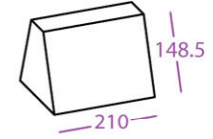

Tent Card

Printable Areas

Portrait

Landscape

Max panel size
148.5 x 210 mm
6" x 8.25"

Ref: TT1

Max panel size
210 x 148.5 mm
8.25" x 6"

Ref: TT4

Max panel size
210 x 297 mm
8.25" x 11.7"

Ref: TT2

Max panel size
297 x 210 mm
11.7" x 8.25"

Ref: TT5

Max panel size
297 x 420 mm
11.7" x 16.5"

Ref: TT3

Max panel size
420 x 297 mm
16.5" x 11.7"

Ref: TT6

Standee

Printable Areas

Portrait

Max panel size
917 x 254 mm
36" x 10"
Ref: ST1

Max panel size
1317 x 404 mm
52" x 16"
Ref: ST2

Max panel size
1517 x 604 mm
60" x 24"
Ref: ST3

Landscape

Max panel size
617 x 554 mm
24" x 22"
Ref: ST4

Max panel size
917 x 804 mm
36" x 31"
Ref: PST5

Max panel size
1117 x 1004 mm
44" x 39"
Ref: ST6

Totem

Printable Areas

Max panel size
315 x 315 x 830 mm
12.4" x 12.4" x 32.5"
Ref: TO1

Max panel size
465 x 465 x 1230 mm
18" x 18" x 49"
Ref: T02