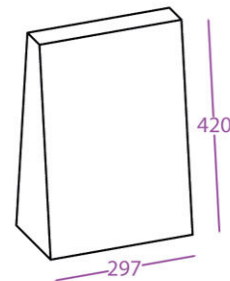

Tent Card

Printable Areas

Portrait

Landscape

Max panel size
148.5 x 210 mm
6" x 8.25"

Ref: TT1

Max panel size
210 x 148.5 mm
8.25" x 6"

Ref: TT4

Max panel size
210 x 297 mm
8.25" x 11.7"

Ref: TT2

Max panel size
297 x 210 mm
11.7" x 8.25"

Ref: TT5

Max panel size
297 x 420 mm
11.7" x 16.5"

Ref: TT3

Max panel size
420 x 297 mm
16.5" x 11.7"

Ref: TT6

Standee

Printable Areas

Portrait

Max panel size
917 x 254 mm
36" x 10"
Ref: ST1

Max panel size
1317 x 404 mm
52" x 16"
Ref: ST2

Max panel size
1517 x 604 mm
60" x 24"
Ref: ST3

Landscape

Max panel size
617 x 554 mm
24" x 22"
Ref: ST4

Max panel size
917 x 804 mm
36" x 31"
Ref: PST5

Max panel size
1117 x 1004 mm
44" x 39"
Ref: ST6

Totem

Printable Areas

Max panel size
315 x 315 x 830 mm
12.4" x 12.4" x 32.5"
Ref: TO1

Max panel size
465 x 465 x 1230 mm
18" x 18" x 49"
Ref: T02