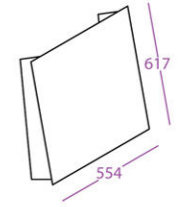

Max panel size
210 x 297 mm
8.25" x 11.7"

Ref: TT2

Max panel size
297 x 210 mm
11.7" x 8.25"

Ref: TT5

Max panel size
297 x 420 mm
11.7" x 16.5"

Ref: TT3

Max panel size
420 x 297 mm
16.5" x 11.7"

Ref: TT6

Standee

Printable Areas

Portrait

Max panel size
917 x 254 mm
36" x 10"
Ref: ST1

Max panel size
1317 x 404 mm
52" x 16"
Ref: ST2

Max panel size
1517 x 604 mm
60" x 24"
Ref: ST3

Landscape

Max panel size
617 x 554 mm
24" x 22"
Ref: ST4

Max panel size
917 x 804 mm
36" x 31"
Ref: PST5

Max panel size
1117 x 1004 mm
44" x 39"
Ref: ST6

Totem

Printable Areas

Max panel size
315 x 315 x 830 mm
12.4" x 12.4" x 32.5"
Ref: TO1

Max panel size
465 x 465 x 1230 mm
18" x 18" x 49"
Ref: T02

Max panel size
565 x 565 x 1430 mm
22" x 22" x 56"
Ref: T03

Pole Topper

Printable Areas

Portrait

Landscape

Max panel size
470 x 400 mm
18.5" x 16"

Ref: PT1

Max panel size
400 x 470 mm
16" x 18.5"