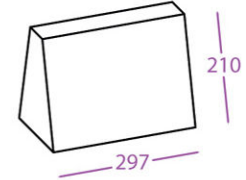

Tent Card

Printable Areas

Portrait

Landscape

Max panel size
148.5 x 210 mm
6" x 8.25"

Ref: TT1

Max panel size
210 x 148.5 mm
8.25" x 6"

Ref: TT4

Max panel size
210 x 297 mm
8.25" x 11.7"

Ref: TT2

Max panel size
297 x 210 mm
11.7" x 8.25"

Ref: TT5

Max panel size
297 x 420 mm
11.7" x 16.5"

Ref: TT3

Max panel size
420 x 297 mm
16.5" x 11.7"

Ref: TT6

Standee

Printable Areas

Portrait

Max panel size
917 x 254 mm
36" x 10"
Ref: ST1

Max panel size
1317 x 404 mm
52" x 16"
Ref: ST2

Max panel size
1517 x 604 mm
60" x 24"
Ref: ST3

Landscape

Max panel size
617 x 554 mm
24" x 22"
Ref: ST4

Max panel size
917 x 804 mm
36" x 31"
Ref: PST5

Max panel size
1117 x 1004 mm
44" x 39"
Ref: ST6

Totem

Printable Areas

Max panel size
315 x 315 x 830 mm
12.4" x 12.4" x 32.5"
Ref: TO1

Max panel size
465 x 465 x 1230 mm
18" x 18" x 49"
Ref: T02