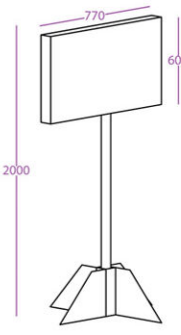

Max panel size
210 x 297 mm
8.25" x 11.7"

Ref: TT2

Max panel size
297 x 210 mm
11.7" x 8.25"

Ref: TT5

Max panel size
297 x 420 mm
11.7" x 16.5"

Ref: TT3

Max panel size
420 x 297 mm
16.5" x 11.7"

Ref: TT6

Max panel size
917 x 804 mm
36" x 31"
Ref: PST5

Max panel size
1117 x 1004 mm
44" x 39"
Ref: ST6

Totem

Printable Areas

Max panel size
315 x 315 x 830 mm
12.4" x 12.4" x 32.5"
Ref: TO1

Max panel size
465 x 465 x 1230 mm
18" x 18" x 49"
Ref: T02

Max panel size
565 x 565 x 1430 mm
22" x 22" x 56"
Ref: T03

Pole Topper

Printable Areas

Portrait

Landscape

Max panel size
470 x 400 mm
18.5" x 16"

Ref: PT1

Max panel size
400 x 470 mm
16" x 18.5"

Ref: PT4

Max panel size
770 x 600 mm
30" x 24"

Ref: PT2

Max panel size
600 x 770 mm
24" x 30"

Ref: PT5

Max panel size
970 x 700 mm
38" x 27.5"

Ref: PT3

Max panel size
700 x 970 mm
27.5" x 38"