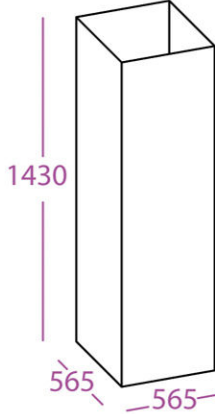

Max panel size
210 x 297 mm
8.25" x 11.7"

Ref: TT2

Max panel size
297 x 210 mm
11.7" x 8.25"

Ref: TT5

Max panel size
297 x 420 mm
11.7" x 16.5"

Ref: TT3

Max panel size
420 x 297 mm
16.5" x 11.7"

Ref: TT6

Standee

Printable Areas

Portrait

Max panel size
917 x 254 mm
36" x 10"
Ref: ST1

Max panel size
1317 x 404 mm
52" x 16"
Ref: ST2

Max panel size
1517 x 604 mm
60" x 24"
Ref: ST3

Landscape

Max panel size
617 x 554 mm
24" x 22"
Ref: ST4

Max panel size
917 x 804 mm
36" x 31"
Ref: PST5

Max panel size
1117 x 1004 mm
44" x 39"
Ref: ST6

Totem

Printable Areas

Max panel size
315 x 315 x 830 mm
12.4" x 12.4" x 32.5"
Ref: TO1

Max panel size
465 x 465 x 1230 mm
18" x 18" x 49"
Ref: T02

Max panel size
565 x 565 x 1430 mm
22" x 22" x 56"
Ref: T03

Pole Topper

Printable Areas

Portrait

Landscape

Max panel size
470 x 400 mm
18.5" x 16"

Ref: PT1

Max panel size
400 x 470 mm
16" x 18.5"